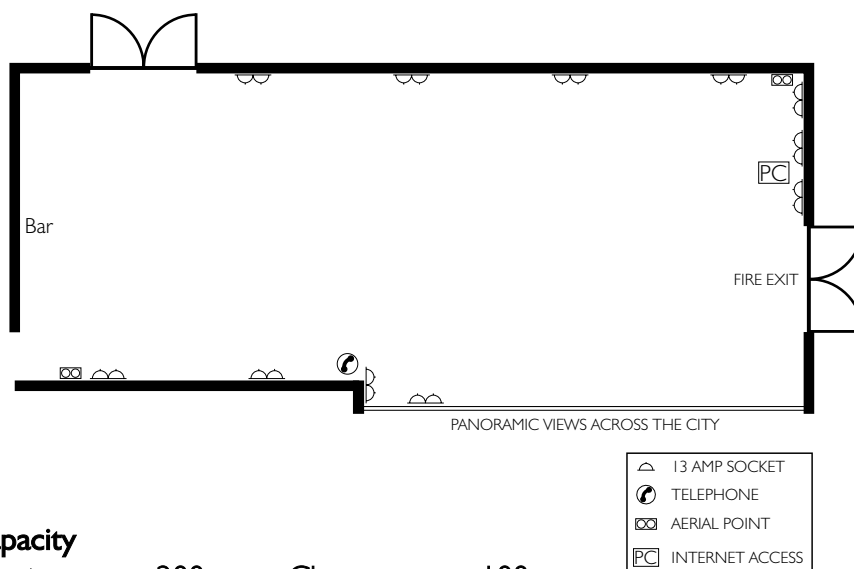

THE WYNDHAM SUITE

The Wyndham Suite can easily accommodate upto 200 people. With ground floor vehicle access and facilities for back projection, the Wyndham Suite at the New House Country Hotel can provide the ideal venue for any large group conference

Dimensions

Length 75Ft / 23m
Width 30Ft / 9m
Height 10Ft / 3m

Door Access

Conservatory welcome
Ground Floor ramp access
via fire exit

Lighting

Spotlighting
Dimmers
Natural daylight

Other

22 x 13 amp sockets
Aerial sockets
Telephone facility
Internet access

Capacity

Theatre	200	Classroom	100
U Shape	50	Boardroom	50
Lunch/Dinner	180	Cabaret	150
Dinner Dance	160	Reception	200

THE SENGHENYDD SUITE

The Senghenydd Suite is suited for all of your conference requirements seating up to 70 delegates and has both natural extra lighting installed.

Dimensions

Length 36Ft / 11m
Width 26Ft / 8m
Height 10Ft / 3m

Door Access

Conservatory welcome
Double door outside access

Lighting

Spotlighting
Dimmers
Blackout windows

Other

8 x 13 amp sockets
Aerial sockets
Telephone facility
Air conditioning
First floor