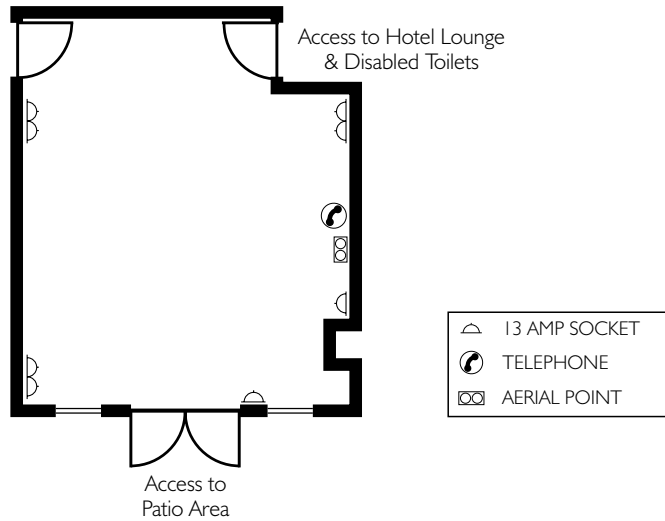

THE GEORGIAN SUITE

The Georgian Suite at the New House Country Hotel can accommodate up to 50 delegates. Offering easy access to disabled users, with the combined conveniences of adjacent lounge areas and a quaint patio terrace.

Dimensions

Length 31Ft / 9m
Width 21Ft / 7m
Height 10Ft / 3m

Door Access

reception entrance
Wheelchair access

Lighting

Spotlighting
Dimmers
Blackout windows

Other

8 x 13 amp sockets
Aerial sockets
Telephone facility
Air Conditioning

Capacity

Theatre	40	Cabaret	30
U Shape	20	Reception	40
Classroom	20	Lunch/Dinner	50
Boardroom	25